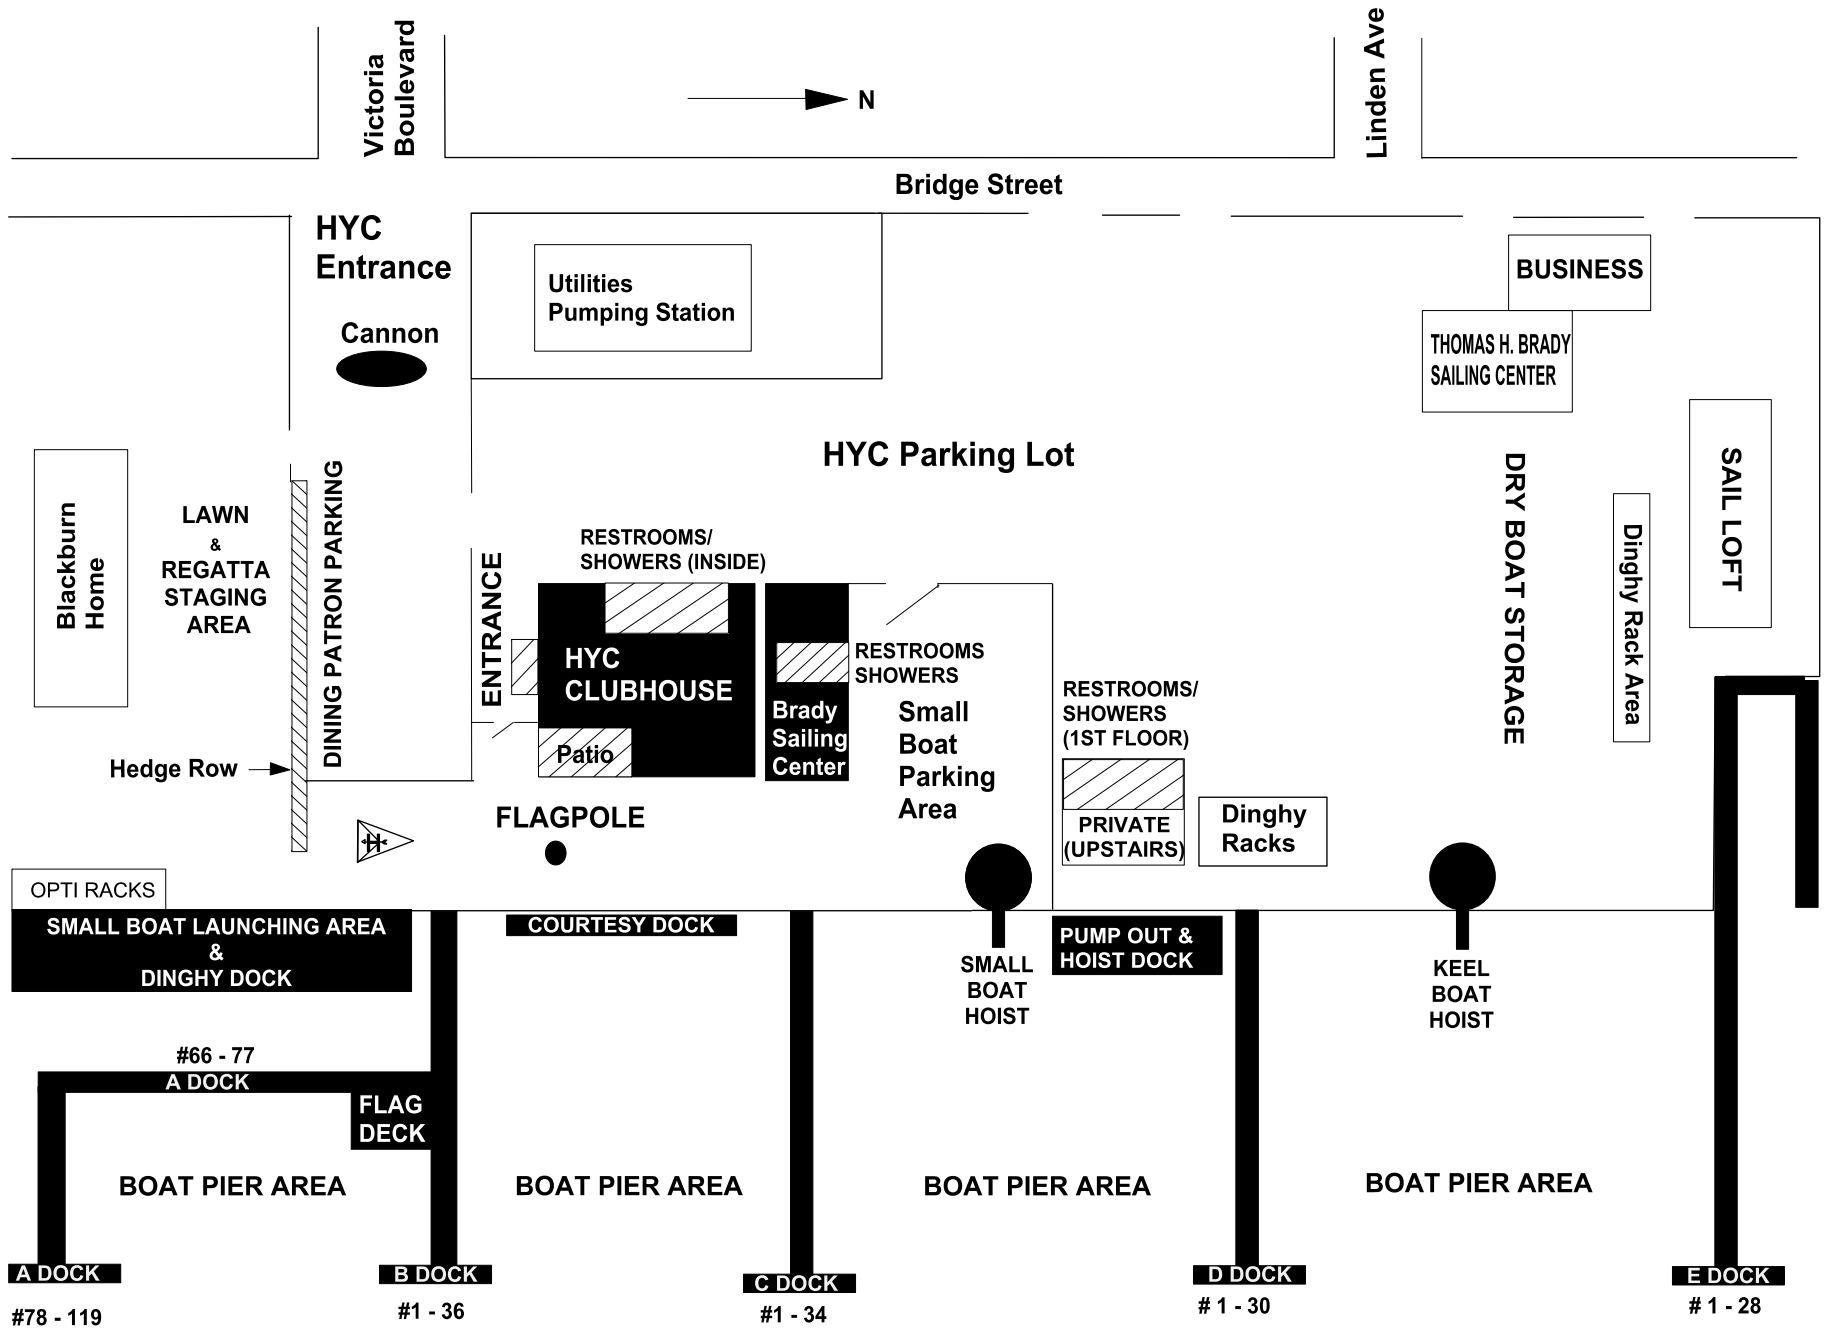

**PIERS,
BUILDING
& GROUNDS
LAYOUT**

SLIP COUNT SUMMARY

LENGTH	NUMBER
20'	15
30'	60
35'	45
40'	55
45'	<u>6</u>
	181
T-Heads	<u>9</u>
TOTAL	190

HAMPTON YACHT CLUB FACILITY DESCRIPTION

HAMPTON YACHT CLUB

SLIP NUMBERS - SIZES

 = 50AMP SERVICE