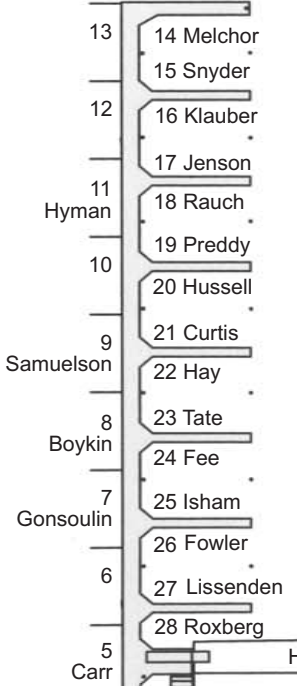

HAMPTON YACHT CLUB FACILITY DESCRIPTION

HAMPTON YACHT CLUB

SLIP NUMBERS - SIZES

 = 50AMP SERVICE

HAMPTON YACHT CLUB SLIP ASSIGNMENTS

B DOCK

C DOCK

D DOCK

E DOCK

A DOCK