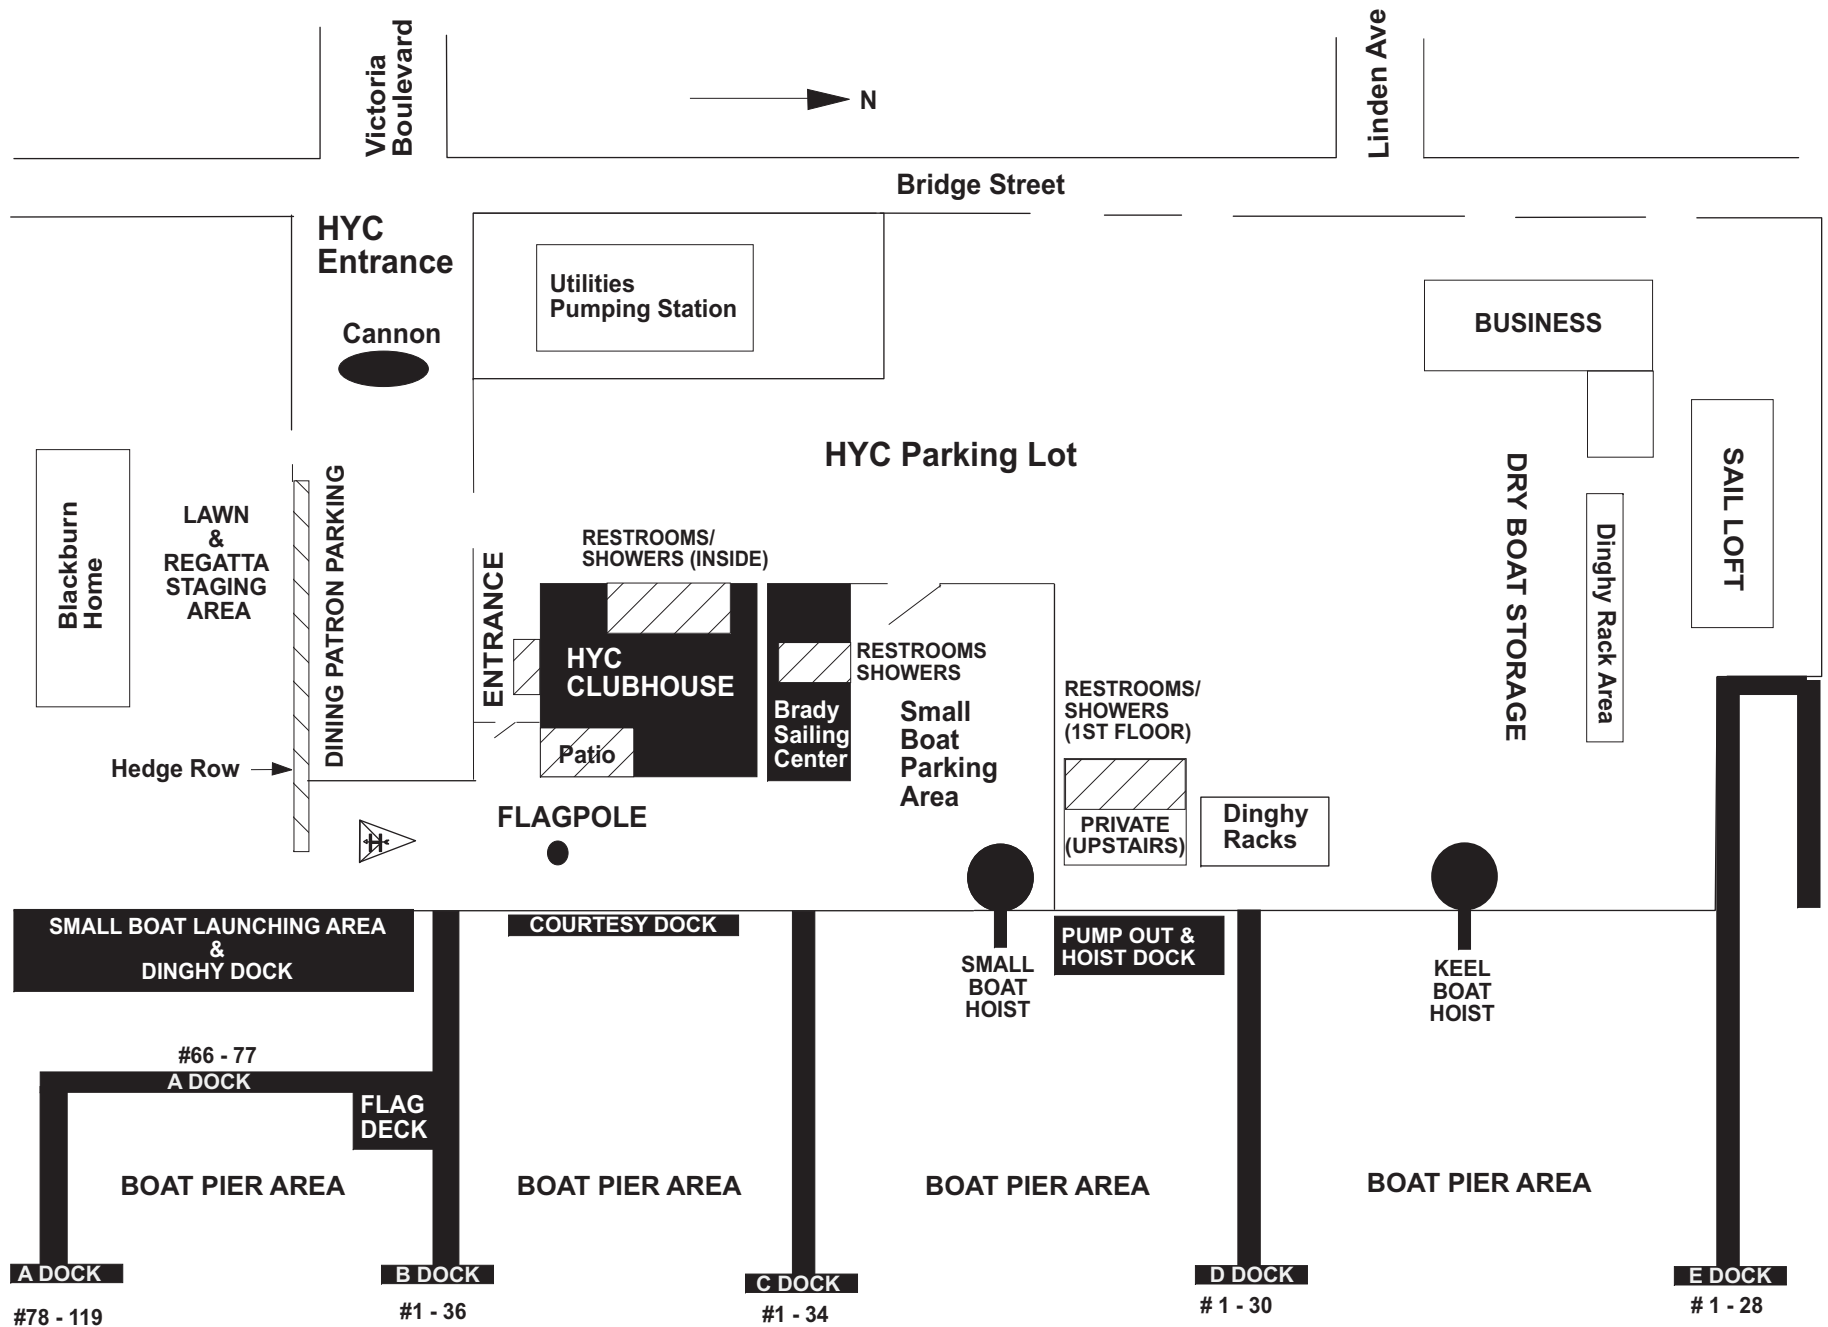

HAMPTON YACHT CLUB FACILITY DESCRIPTION

HAMPTON YACHT CLUB

SLIP NUMBERS - SIZES

 = 50AMP SERVICE

HAMPTON YACHT CLUB SLIP ASSIGNMENTS

B DOCK

C DOCK

D DOCK

E DOCK

A DOCK