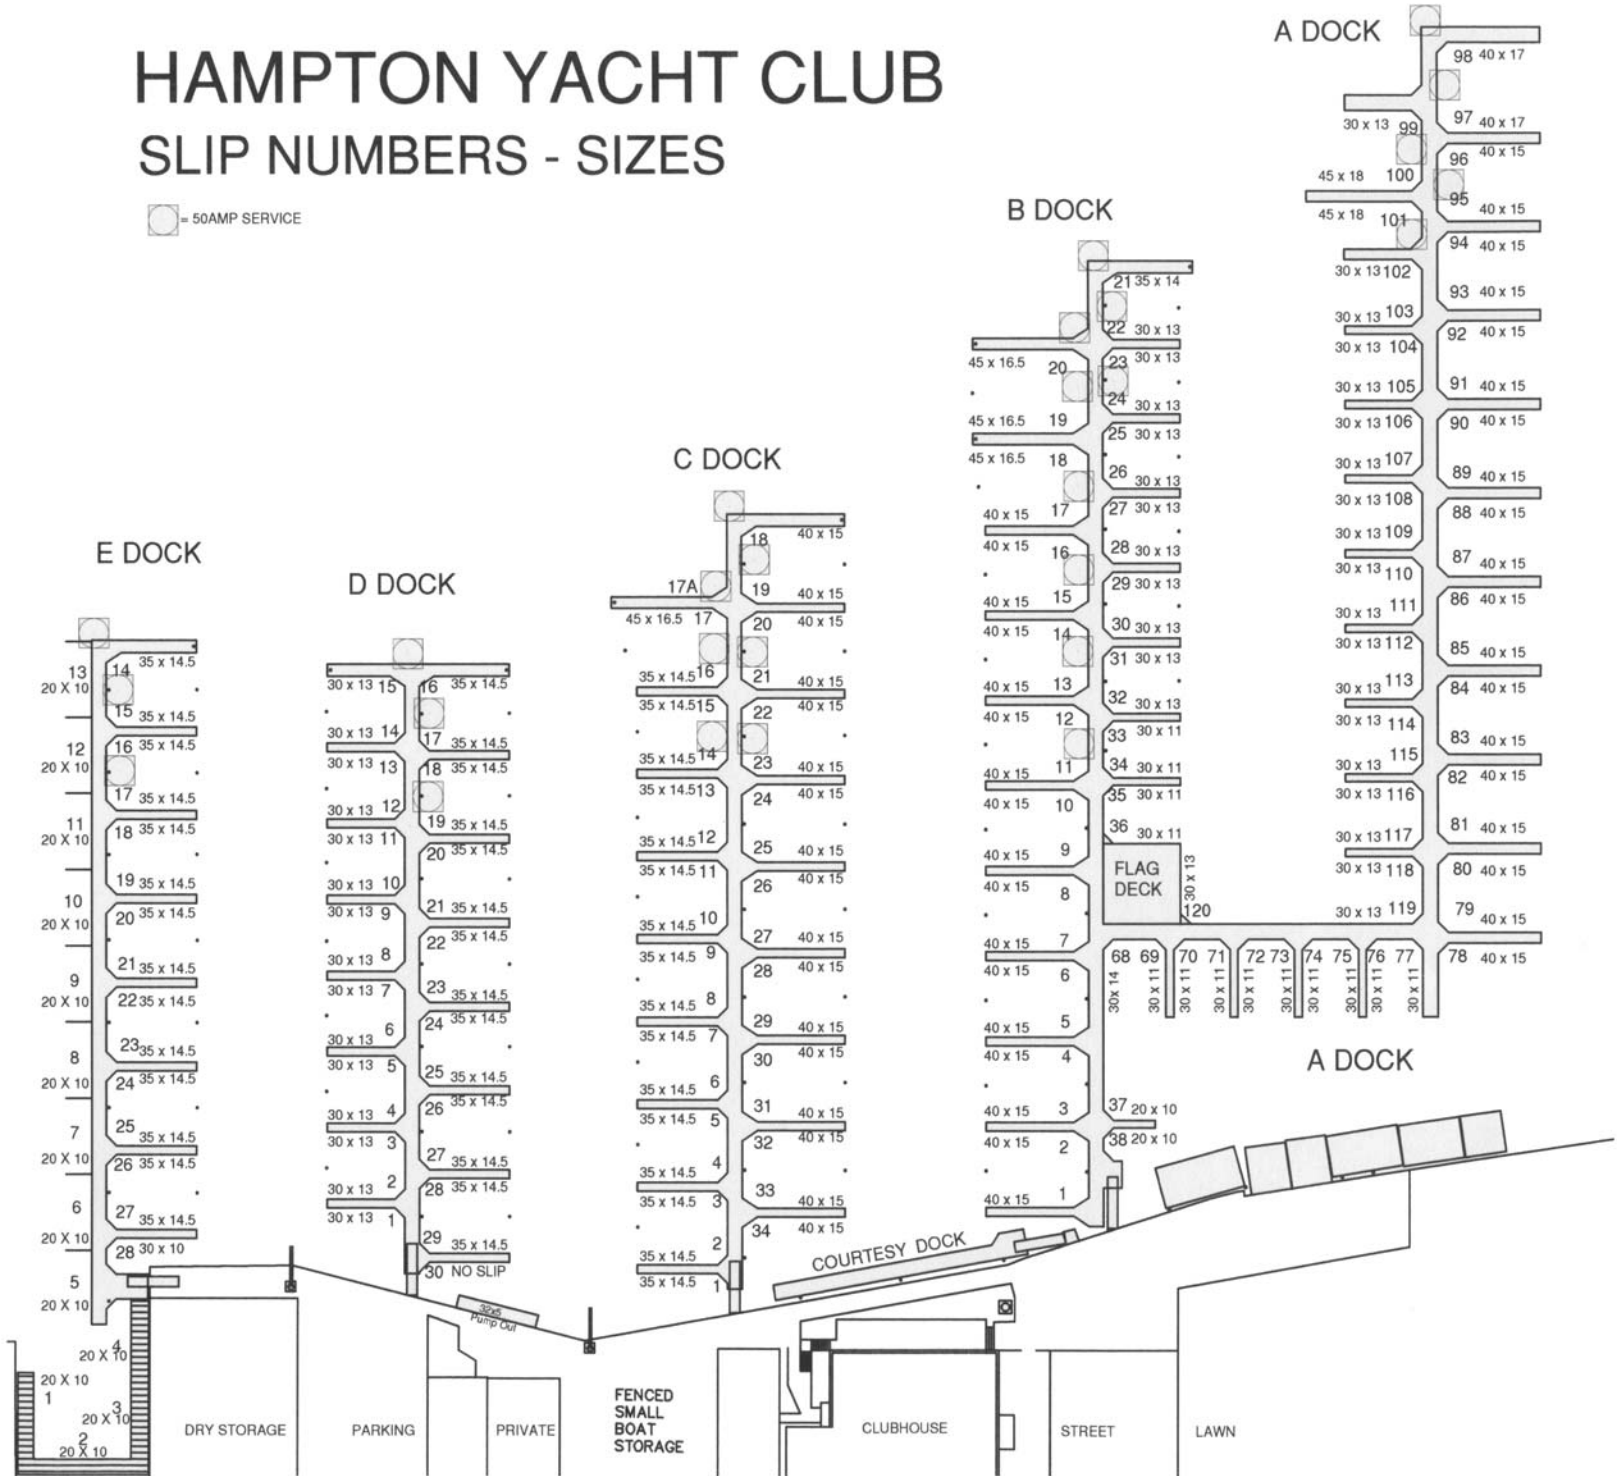

HAMPTON YACHT CLUB FACILITY DESCRIPTION

HAMPTON YACHT CLUB

SLIP NUMBERS - SIZES

 = 50AMP SERVICE

HAMPTON YACHT CLUB SLIP ASSIGNMENTS

B DOCK

C DOCK

D DOCK

E DOCK

A DOCK