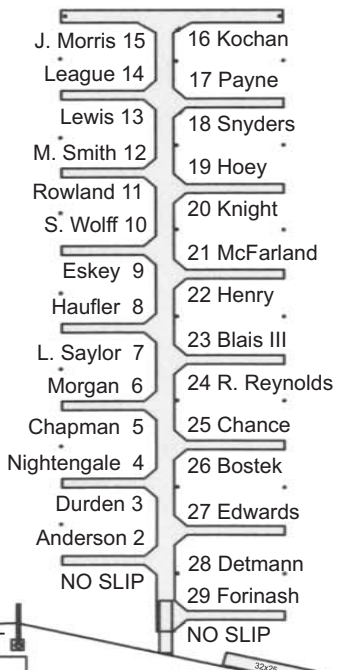

HAMPTON YACHT CLUB FACILITY DESCRIPTION

HAMPTON YACHT CLUB

SLIP NUMBERS - SIZES

 = 50AMP SERVICE

HAMPTON YACHT CLUB SLIP ASSIGNMENTS

B DOCK

C DOCK

D DOCK

E DOCK

A DOCK