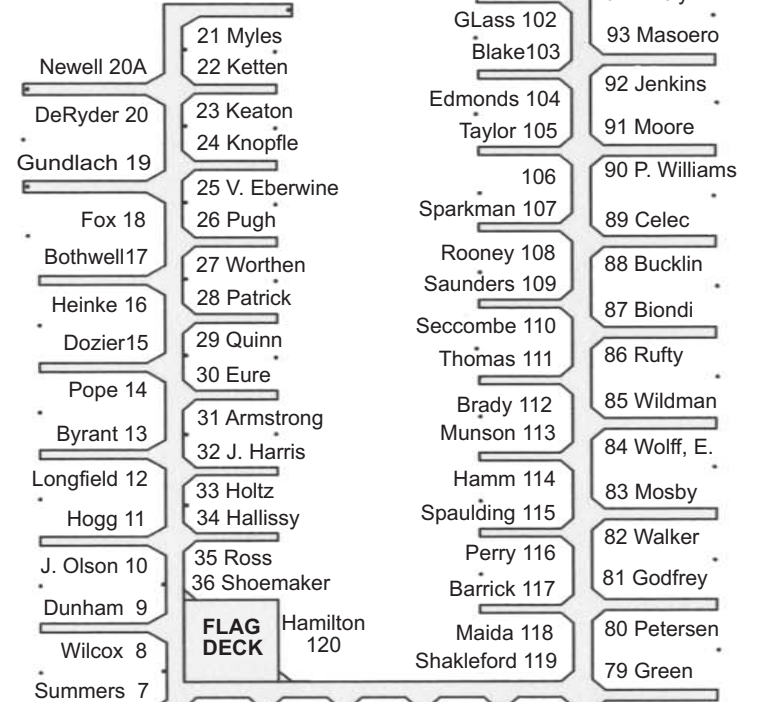

HAMPTON YACHT CLUB FACILITY DESCRIPTION

HAMPTON YACHT CLUB

SLIP NUMBERS - SIZES

 = 50AMP SERVICE

HAMPTON YACHT CLUB SLIP ASSIGNMENTS

B DOCK

C DOCK

D DOCK

E DOCK

A DOCK